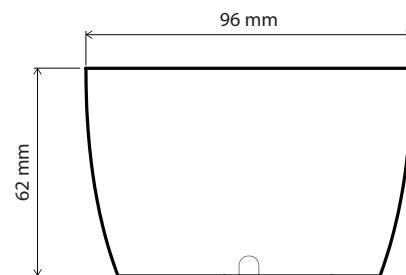

PRODUCT DIMENSIONS

COMPATIBLE PRODUCTS

Ubiquiti Networks™ | UVC Dome

PACKAGE CONTENTS

AbraCam Base
AbraCam Bracket
Screw 3,5 x 45 mm (3 pcs)
Wall Plug (3 pcs)