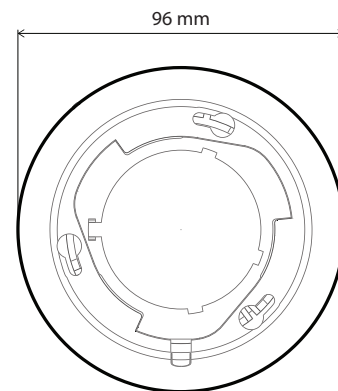

AbraCam™ Ceiling for UVC Dome

ENCLOSURE FOR UBNT™ UVC DOME

AbraCam™ Ceiling for UVC Dome - Enables fast and easy installation of UVC Dome camera on solid surfaces. UVC Dome cameras can be mounted in indoor environments to solid ceiling without ceiling tiles, which are the only mounting option this camera was originally designed for.

Enclosure is for indoor use only.

TECHNICAL DATA

Materials	Base, Bracket - UV stabilized and weather resistant ABS plastic Hardware - Stainless Steel
Flame Rating	UL 94 HB
Pole Mounting Diameter	50-70 mm
Wall Mounting	Yes
Operating Temp.	-30 to + 60 °C
Wind Survival	120 Km/h
Weight	0.122 Kg / 0.27 lbs – single unit incl. package 7.15 Kg / 15.76 lbs – carton (50 units)
Single Unit	Retail Box: 11 × 7 × 10 cm
50 units	Carton Box: 36 × 24 × 54 cm

PRODUCT DIMENSIONS

COMPATIBLE PRODUCTS

Ubiquiti Networks™ | UVC Dome

PACKAGE CONTENTS

AbraCam Base
AbraCam Bracket
Screw 3,5 x 45 mm (3 pcs)
Wall Plug (3 pcs)